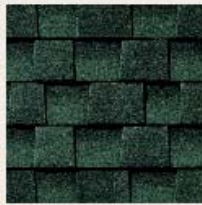

Pictured Above:
Timberline HD -
Birchwood

Pictured Above:
Timberline HD -
Biscayne Blue

Pictured Above:
Timberline HD -
Canadian
Driftwood

Pictured Above:
Timberline HD -
Charcoal

Pictured Above:
Timberline HD -
Copper Canyon

Pictured Above:
Timberline HD -
Driftwood

Pictured Above:
Timberline HD -
Fox Hollow Gray

Pictured Above:
Timberline HD -
Golden Amber

Pictured Above:
Timberline HD -
Hickory

Pictured Above:
Timberline HD -
Hunter Green

Pictured Above:
Timberline HD -
Mission Brown

Pictured Above:
Timberline HD -
Oyster Gray

Pictured Above:
Timberline HD -
Patriot Red

Pictured Above:
Timberline HD -
Pewter Gray

Pictured Above:
Timberline HD -
Shakewood

Pictured Above:
Timberline HD -
Slate

Pictured Above:
Timberline HD -
Sunset Brick

Pictured Above:
Timberline HD -
Weathered Wood

Pictured Above:
Timberline HD -
White

Pictured Above:
Timberline HD -
Williamsburg